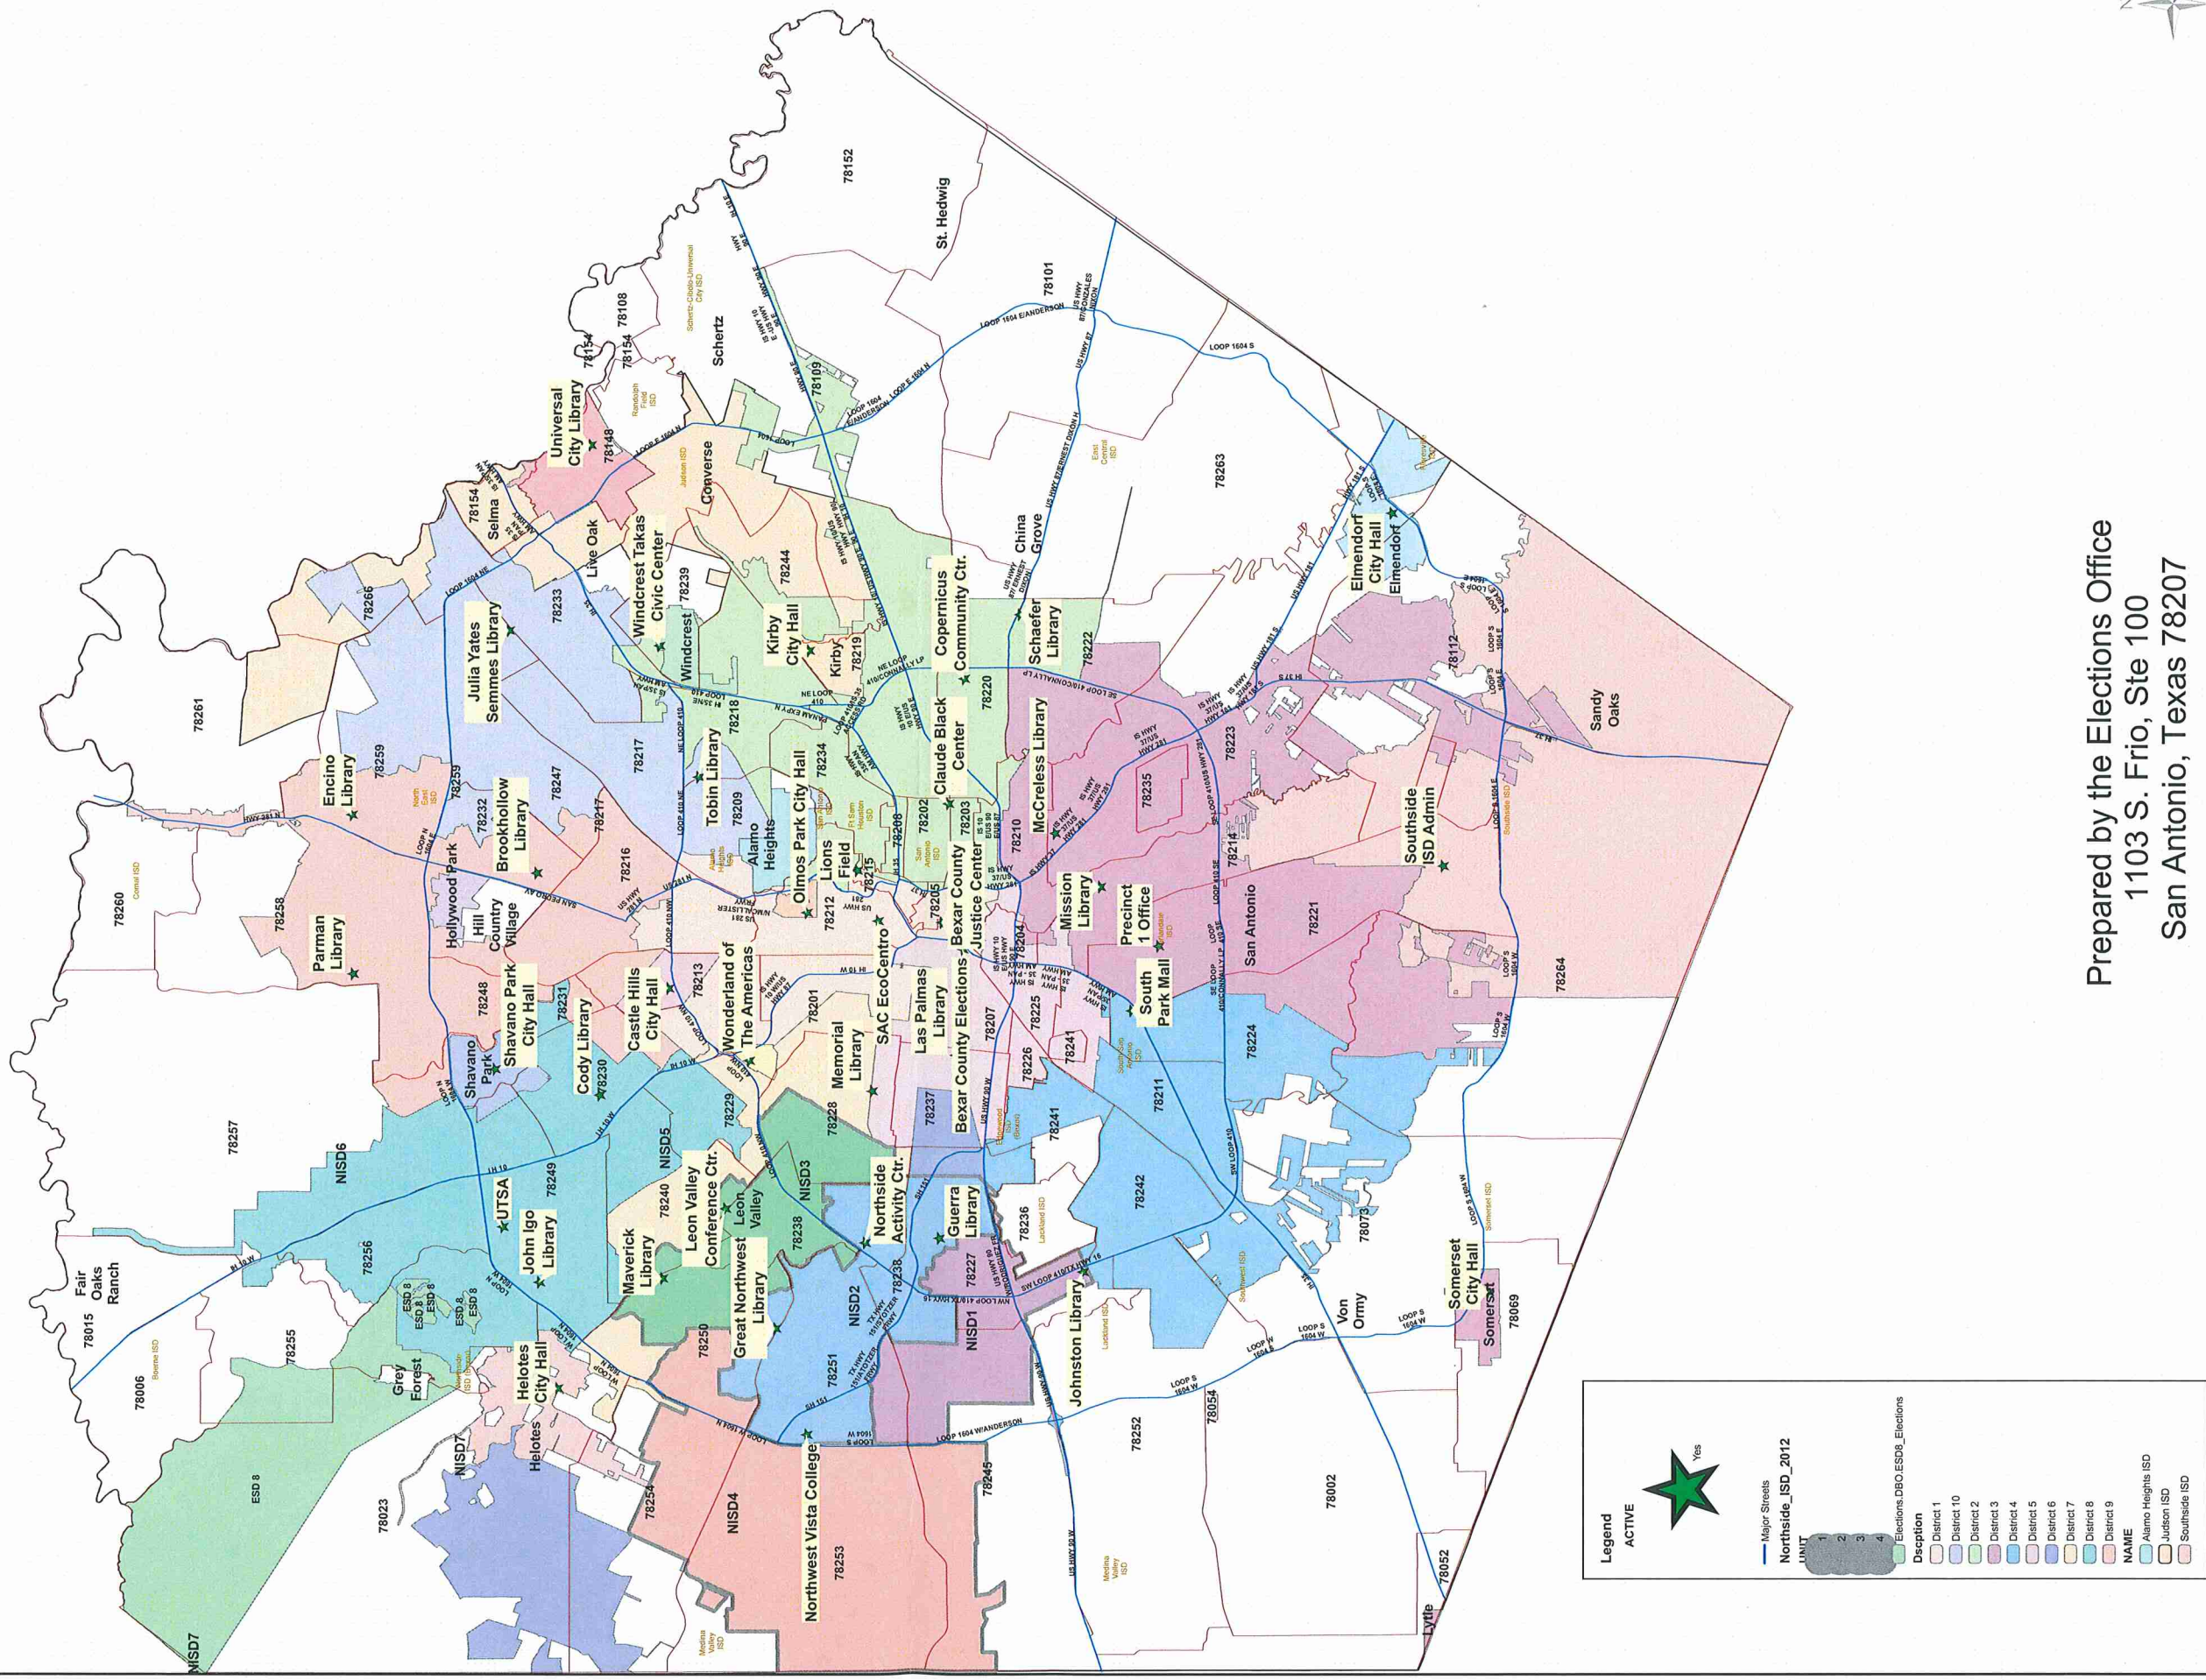

Bexar County Early Voting Sites

JOINT GENERAL, SPECIAL, CHARTER AND BOND ELECTION

ELECCION GENERAL, ESPECIAL, CARTA Y BONOS CONJUNTO

May 4, 2019

Prepared by the Elections Office
 1103 S. Frio, Ste 100
 San Antonio, Texas 78207